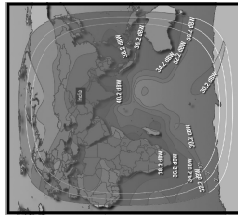

FREQ/POL	CHANNEL	SR	FEC	FREE / SCRAM	NOTES
4087 V	South East Asia, National Geographic Asia, National Geographic Wild Asia Zee Network, Zee Café HD, Zee Kerala, Zee Biskope 2	30000 5600	3/4 5/6	MPEG-4/HD HD Mpeg4	Asia Beam Asia Beam
GSAT 10/GSAT 30 at 83 deg E: Bom Az 151 El 64, BIR Az 157 El 73, Del Az 168 El 55, Chennai Az 166 El 62 Cal Az 194 El 63					
3725 H	ETV NW: News 18 Madhya Pradesh & Chattisgarh, News 18 Rajasthan, News 18 Bihar & Jharkhand, News 18 Uru, News 18 Gujarat, News 18 Odia, Colors Bangla, Colors Marathi, Colors Kannada, Colors Infinity, VH1 India, Colors Cineplex, Colors Infinity, Colors Gujarati Cinema, Colors Bangla Cinema, Nick HD+, MTV Beats, Colors Cineplex, VH1 India, Colors Odia, Colors Gujarati	30000	3/4	Mpeg 4 Irdeto	India C Beam
3750 V	DD Uttarakhnad	2900	3/4	FTA	India C Beam
3753 V	DD Chattisgarh	2900	3/4	FTA	India C Beam
3756 H	Indiasign: Sidharth TV, Sidharth Gold, Sidharth Bhakti, A1 TV, Bada Khabar, News World, Tribe TV tests, Raftaar Media, Popular TV (India), Shubhsandesh TV, Goodnews TV (India), Channel Diviya	15000	5/6	MPEG-4/SD	ECC
3757 V	DD Jharkhand	2900	3/4	fta	India C Beam
3768 H	SVBC. SVBC Telugu, SVBC 2 Tamil, SVBC 3 Kannada, SVBC 4 Hindi	3000	3/4	Mpeg 4	ECC
3769 V	DD Harvana	3000	3/4	FTA	India C Beam
3776 H	Ishwar Bhakti TV, Rongeen TV, Manoranjan Grand, Manoranjan TV, Nanoghosh TV, News Daily 24, 6 TV Telugu, Popular TV, Sanskriti 24x7, Fateh TV, Channel Diviya, Nepal 1, Enterr, 10 Movies, Dargal TV, Khushboo TV, Bangla, Kalinga TV Nation First, Hindi Khabar, Dillagi, Naapoli Telugu, Rose TV, Pitaara, Bharat Samachar, R9 TV, Sudarshan News, Khabrain Abhi Tak, INH 24x7, Prajya TV Kannada, Seam TV, Channel 36 UP/UK, Music India, Sangeet Bangla, Sangeet Bhojpur, 9XM, 9X Jhakaas, Mastii, Naapoli, Naapoli Tamil, Naapoli Malayalam, Naapoli Kannada, Wow Cinema One, Cinema TV (India), News 11, Channel WIN, Jinvani Channel, Ind 24, Dhamaal, Maiboli, Dabangg, 9X Jalwa, B4U Kadak, Network 10, Sadhna Bhakti, Shemaroo TV, Puthuyugam TV, Argus News, Sky TV (India)	11250	5/6	FTA	ECC
3805 H	Gyandhar, Gyandarshan Indiasign: AMV Network, Sambhav TV, TV 27 News	28500	5/6	DVB-S2 MPEG-4/SD	India C Beam
3831 V	Prameya News 7	7200	3/4	FTA	India C Beam
3839 H	1 Yes News, Q Marathi, Swadesh News, Bharat Today, Janita TV Uttar Pradesh Ultrakha	3750	3/4	MPEG-4/SD	India C Beam
3847 H	Kashuri TV, Kashuri News 24, Kashuri Gold	1500	3/4	DVB-S2/MPEG-4	India C Beam
3852 H	Kanak News, Manjari, Anadi TV	3600	5/6	MPEG-4/SD	India C Beam
3861 V	Mega TV Network, Mega TV (India), Mega 24, Mega Musiq	6920	3/4	FTA	India C Beam
3870 H	Prag News, Rengoni	3974	3/5	FTA	India C Beam
3874 H	Sakshi TV	5000	5/6	MPEG-4/SD/Irdeto	India C Beam
3883 H	Doordarshan, DD National, DD News, DD Bharati, DD Kisan, DD Urdu, DD Sports, Rajya Sabha TV, DD National HD, DD News, DD India	2400	3/4	FTA	India C Beam
3885 V	Yanitha TV	4440	3/4	FTA	India C Beam
3887 H	Planetcast: NTV India, Bhakti TV	30000	3/4	FTA	India C Beam
3892 H	Planetcast: Kerala Vision, The Q India, Shemaroo Marathi Bana, Sav Dheram Sangam, Prime News, MKN Marathi, B4U Bhojpur, K News India, Epic TV, Shree Navgrah Channel, Hope Channel India, Aaseervatham TV, SriKannada, Vaanavi TV, Dhinchak 2, Republic Bharat, Non Stop Samachar India tests, LoveWorld India, Disha TV, ANB News, Dhinchak, Thendral TV, Subharti TV, ShowBox, News 1 India, Filanchi, Ishara TV, Gubbare, Dum TV Kannada, Enterr 10 Rangeela, Studio Yuva, TV 9 Bangla, TV 9 Tamil, IBC 24, 9X Tashan, Azaad TV, News Nation, Jantanta TV, News State MP & CHG, News State UP & UK	3663	5/6	Mpeg 4 FTA	ECC
3898 H	Brahmaputra Tele Productions, DY 365, Nagaland TV, Jonack, Jano Duniya	3300	3/4	FTA	India C Beam
3925 H	Subhavaartha TV, Nambikkai TV	6800	3/4	FTA	India C Beam
3949 H	Total TV Haryana, BTV News, Lotus News, TV 100, India Voice, Studio One Plus, Care World TV, Sedhana Plus, 99 TV, Shekinah TV, Swaraj, Express SMBC, Jehovah TV, TV 100 National, Paras Gold, APN	28500	5/6	FTA Mpeg4	India C Beam
3954 V	Zee Punjabi, Zee Vajwa	3673	3/4	MPEG4 FTA	India C Beam
3956 H	Bflix Movies, Hare Krishna TV, Studio N News	11572	2/3	MPEG4 FTA	India C Beam
3976 H	ETV: ETV Telugu, ETV Bal Bharat English, ETV Bal Bharat Hindi, ETV Bal Bharat Punjabi, ETV Bal Bharat Marathi, ETV Bal Bharat Gujarati, ETV Bal Bharat Telugu, ETV Andhra Pradesh, ETV Bala Bharat Malayalam, ETV Bal Bharat Kannada, ETV Bala Bharat Tamil, ETV Balya Bharat Bangla, ETV Telangana, ETV Cinema, ETV Plus, ETV Life, ETV Abhiruchi, ETV Cinema, ETV Plus, ETV Bal Bharat, ETV Bal Bharat, ETV Balya Bharat Odia, ETV Balya Bharat Assamese	9500	7/8	(MPEG 4) FTA	India C Beam
3981 H	MH1 Prime, MH1 Music, Shradha Mh One, Shradha Mh One, Mh 1 Dil Se Zee Network, Zee Picchar, Zee Thirai, Zee Sarthak	3300	7/8	Mpeg 4 Conax	India C Beam
4005 H	LAMHAS Bansari News, Navatra News, Mantavya News, MoviePlus, Balle Balle, Sharmam TV, Peace of Mind TV, Housefull Movies, DNN, Bhakti Sagar 2, M Tunes +, iLove, Box Cinema, Tehzeeb TV, Santvani Channel	4216	5/6	(MPEG 4) Irdeto 2	India C Beam
4030 H	Sun 18 Media Services: News 18 UP & Uttarakhnad, TopperTV(Scr), News18 Bengali, News18 Kannada, News18 Punjabi Haryana & HP	4440	3/4	MPEG 4 FTA	Wide Beam
4040H	Tarang TV, Tarang Music, Odisha TV, Prarthana TV, Alankar TV	7500	3/4	MPEG 4 FTA	Wide Beam
4054 H		13230	3/4	FTA	India C Beam

Subscribe to