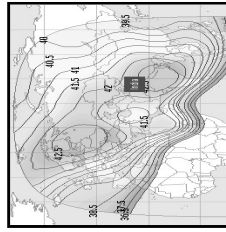

# CHANNEL GUIDE

UPDATED AS OF 1<sup>ST</sup> JULY 2022 FTA = Free To Air • SCR = Scrambled • Radio Channels in Italics

FREQ/POL	CHANNEL	SR	FEC	FREE / SCRAM	NOTES
	Ayush TV, MK Tunes, MK Six, Sai TV, Hindu Dharmam, TV 5 Kannada, Malai Murasu TV, Malar TV, Shalini TV, News J, Pattika Rajasthan, Sangamam TV	28800	5/6	Mpeg 2 / Mpeg 4 Irdeto	Landmass_beam
3876 H	Indiasign: CVR English, CVR OM Spiritual, Nireekshana TV, Pasand TV, DA News Plus, Hornbill TV, Madhimugam TV, NK TV 24x7, Mangalam TV	14300	3/4	Mpeg4 FTA	Landmass_beam
3885 V	SUN NW: Sun TV, KTV, Sun News, Sun Music, Gemini TV, Gemini Movies, Gemini Comedy, Udaya TV, Udaya Movies, Surya TV, Surya TV HD, Chutti TV, Kochu TV, Gemini Music, Surya Movies, Gemini Music HD, Gemini Movie HD, Udaya HD, Sun Bangla, Sun Marathi	30000	3/4	Mpeg4 Irdeto 2	Landmass_beam
3894 H	Indiasign: HMTV Aradhana TV, T News, MBC TV, Calvary TV, Priarthana Bhawan TV, 7 S Music, ABN, V6 News, CVR News, Mercy TV (India), FM News, CVR Health, Inews, 10TV, 1 Sports	13840	5/6	DVB_S2 Mpeg 4	Landmass_beam
3914 H	New Delhi TV: NDTV 24x7, NDTV India, NDTV Profit, NDTV Prime, NDTV Good Times	11200	3/4	Mpeg4 Irdeto 2	Landmass_beam
3925 V	Sun TV NW: Kushi TV, Udaya Music, Chintu TV, Aditya TV, Udaya Comedy, Surya Comedy, Surya Music, Sun Life, Gemini Life, Sun TV HD, KTV HD, Sun Music HD, Gemini TV HD	30000	3/4	DVB S2	Landmass_beam
3932 H	Indo Teleports: Peppers TV, Maha Punjabi, Total TV Haryana, Chardikla Time TV, Enterr10 Bangla, Enterr 10	18330	2/3	Mpeg 4 Irdeto 2	Landmass_beam
3965 V	TV5 Monde Asia, TV5 HD, TV5 Style HD	12335	3/4	DVB S2	Landmass_beam
3966 H	Thanthi TV, Janam TV, Jothi TV, Nambikkai TV, News Tamil 24x7	14400	2/3	MPEG-4/SD	Landmass_beam
3984 H	VoA TV Global HD, VoA TV Indian Ocean HD, VoA TV China HD, VoA TV Africa HD, God TV Asia, Colors Mena HD (scr) Planetcast: Shalom TV India, Media One, Kaumudy TV, PowerVision TV, Sathiyam TV, Dheeran TV, Harvest TV 24x7, Safari, Ashirwad, Darshana TV Middle East, Dighvijay News 24x7, Tunes 6 Music, Velicham TV, Studio One +, Samachar Plus 24x7, Reporter	14400	3/4	Mpeg 4 FTA	Landmass_beam
4006 H	Tata: Angel TV India, Iyavam TV, Madha TV, Madha TV, Makkal TV, Kairali Channel, We, Moon TV, Puthiya Thalaimurai, Sankara TV, Subhavaartha TV, Jamilan TV, Vasanth TV, Win TV, Polimer, Public TV, Captain News, TV5 News, Polimer News, MK TV, Public Music TV, Kairali Arabia, Public Movies, Mathuphumi News, Kappa TV	14400	2/3	VideoGuard	Landmass_beam
4015 V	PlanetCast: Vijay TV, Asianet News, Asianet ME, Suvarna News, Amrita TV, Goodness TV, Jaihind TV, Jeevan TV, Manorama News Intl., 24 News, Flowers TV (scr), Sakhi TV	30000	3/4	Mpeg 4 DVB S2	Landmass_beam
4024 H	Manorama News Intl., 24 News, Flowers TV (scr), Sakhi TV	14400	2/3	Mpeg 4	Landmass_beam
<b>INTELSAT 20 / 36 at 68.50 deg E: Bom Az 193 EI 67, Bir Az 215 EI 71, Del 197 EI 55, Chennai Az 222 EI 69, Bhopal Az 202 EI 61, Cal Az 223 EI 55</b>					
3715 V	KBS Korea	2800	2/3	Mpeg4	C Beam
3723 V	Indiasign: TV 9 Telugu, TV 9 Kannada, TV 9 Marathi, TV 9 Gujarati, TV 9 Bhatatvarsh, Mahaa News	9600	3/4	Mpeg 4 DVB S2	C Beam
3739 H	Discovery Networks India: Discovery Channel India, DTram, Animal Planet India, Investigation Discovery India, Investigation Discovery Science India, Discovery Turbo India, TLC India, Discovery HD World India, Discovery Kids India, TLC HD India, Animal Planet HD World India	30000	3/4	Mpeg4	C Beam
3769 V	Aastha TV, Ariniant TV, Aastha Tamil, Aastha Telugu, Aastha Kannada	7200	3/4	Mpeg 4	C Beam
3774 V	Aastha TV	2944	3/4	FTA	C Beam
3777 V	Aastha Bhajan, Vedic TV	2940	3/4	FTA	C Beam
3782 V	CGN TV	2965	3/4	FTA	C Beam
3788 V	J Movies	4400	2/3	FTA Mpeg4	C Beam
3795 H	Times Group: Times Now, Zoom, ET Now, Movies Now, Movies Now+ HD, Romedu Now, Mirror Now, Times Now World HD, MNX HD, Movies Now HD, Rometry Now HD, MNX, ET Now, Times Now	30000	3/4	Mpeg4 Irdeto	C Beam
3795 V	Airrang World HD	5580	2/3	DVB S2 Mpeg 4	C Beam
3826 V	Indo Teleports: Jan TV, Khabar Fast, Pratinid Time, GS TV, Jan TV + (scr), Maha Movies, Fakt Marathi	7200	3/4	FTA Irdeto	C Beam
3850 V	Viacom 18: Colors Marathi HD, Colors Bangla HD, Colors Kannada HD, Colors Super HD, Comedy Central India, MTV Beats	14400	8/9	Mpeg4 Irdeto 2	C Beam
3868 H	Sports Inspires Life: Sony Ten 1 to 4, Sony Marathi	14450	3/4	Mpeg 4	C Beam
3868 V	Vaa Movies, True Sports TV, Cinema TV, Naaptol Tamil, Naaptol Kannada, MTV Beats HD (scr), Colors Cineplex HD (scr)	14400	2/3	FTA / Mpeg4	C Beam
3890 V	Daystar TV	1954	5/6	FTA	C Beam
3900 H	Sony India: Sony SAB TV India, Sony Pix, Sony Aath, Sony Six, Sony Pal, Sony Max India, Sony Max 2, SET India	22222	5/6	Mpeg 4	C Beam
3913 V	KBS World HD	6510	3/4	Mpeg 4 Xcrypt	C Beam
3922 V	India TV India	7000	5/6	Mpeg 4 Irdeto	C Beam
3930 H	Sports Inspires Life: Sony Six HD, Sony Ten 2 HD, Sony Ten 3 HD, Ten Cricket HD	25000	2/3	Mpeg 4	C Beam
3974 H	Zee Turner: Pogo, CNN Intl S, Asia, Cartoon Network Pakistan, Cartoon Network India	19500	3/4	PowerVu	C Beam
3974 V	Zee NW: Zee Talkies HD, Zee Bangla HD, Zee Tamil HD, Zee Kerala HD, Zee Cinemalu HD, Zee Chitramandir	22500	5/6	Mpeg 4 Conax	C Beam
3993 H	Viacom 18: MTV India, Colors Rishtey Asia, Colors Asia Pacific	4000	2/3	Mpeg4, Irdeto	C Beam
3995 V	Sun 18 Media Services: CNBC TV 18, CNBC Awaaz, News 18 Lokmat	6666	3/4	Mpeg4, Irdeto	C Beam
4000 H	& TV Middle East, Zee Zest	7500	3/4	Mpeg 4 Conax	C Beam
4003 V	Lamhas: Shubh TV, Abzy Movies, Sandesh News, Shubh Cinema, Abzy Cool, Abzy Dhakad, InSync	7200	3/4	Mpeg4 DVB S2	C Beam
4013 H	Indiasign: News Time Bangla, Rupashi Bangla, Aakash Aath, Dhoom Music, R Plus, NewsTime Assam, Manoranjan Movies, R+ Gold	7200	3/4	Mpeg 4	C Beam
4034 H	SUN 18: MTV India, Colors, Colors Rishtey Asia, Colors Cineplex, Nick Jr India, Colors Kannada Cinema, Colors Tamil HD, Colors Tamil, Colors HD, Colors Cineplex, Nickelodeon India	20500	2/3	Mpeg4, Irdeto 2	PAL
4034 V	Network 18: History TV 18, CNBC TV 18 Prime HD, History TV 18, News 18 Malayalam, Sonic Nickelodeon, News 18	21600	5/6	Mpeg4	