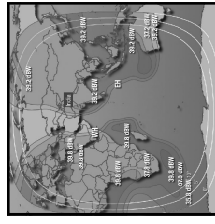

FREQ/POL	CHANNEL	SR	FEC	FREE / SCRAM	NOTES
4054 V	Tamil, CNBC Bajar, News 18 Assam & North-East, News 18 India, MTV HD+	4400	3/4	Irdeto 2 HD	C Beam
4059 V	Airang World	3529	3/4	FTA	C Beam
4064 H	CTS (South Korea)	19850	7/8	FTA	C Beam
4064 V	Aljazeera English, CNBC Asia-Pacific, CGTN, EWTN Africa - Asia, ABC Australia Asia, BBC World News South Asia, Radio Australia English for the Pacific, Radio Australia English for Asia, EWTN Radio	4400	3/4	Irdeto 2 / PowerVu/FTA	C Beam
4069 V	Sanskrit TV, Satsang TV	2500	2/3	FTA	C Beam
4076 V	Hope Channel International	3906	5/6	FTA	C Beam
4083 V	TRT World HD	3428	3/4	FTA HD	C Beam
4090 H	China Radio International	14368	3/4	FTA	C Beam
4092 V	Travel XP HD(scr), Kashish News, Taaza TV, STV Haryana News, Travel XP Tamil (scr), Sangeet Marathi, VTV News, Travel XP HD (scr), Hi Dosti, Bangla Talkies, Foodxp, Bhojpuri Cinema	2963	3/4	MPEG4 / FTA / Irdeto 2	C Beam
4103 H	YTN World	5720	3/4	FTA	C Beam
4116 V	CNN News 18, News 18, News 18 UK	5720	3/4	FTA	C Beam
4124 H	IndiaSign: PTC News, PTC Punjabi, PTC Chakde, PTC Punjabi Gold, Oscar Movies Bhojpuri, PTC Simran, PTC Music	8800	5/6	Conax, Irdeto 2	C Beam
4130 V	NHK World Network, NHK World Japan, NHK World Premium, NHK World Japan Radio	22193	3/5	DVB S2 Mpeg 4	C Beam
4150 H	Jaya TV HD, Jaya Plus, Jaya Max	12800	3/4	MPEG-4/HD	C Beam
4155 V	Urdi 1 ME (scr), Peace TV Urdu, Peace Tv English, Peace TV Bangla, Peace TV Chinese, Huda TV, I Plus TV	14400	3/4	MPEG4/Irdeto2	C Beam
4163 H	Zee Cinema HD, Zee TV HD, Zee Anmol, & Pictures HD, Zee Marathi HD, Zee Telugu HD, Zee Kannada HD	22500	5/6	FTA / Irdeto 2	C Beam
4182 H	WION, EZ Mail, Zee Kalak, Zee Salaam, Zee UP / Uttarakhand	7500	5/6	DVB S2 Conax	C Beam
4184 V	Aaj Tak India Today, Good News Today, Aaj Tak International, India Today International, Aaj Tak UK, Aaj Tak Planetcast: 4TV, Sahana News, News 1st (India), News India 24x7, Anjan TV, Food Food, India Ahead, Ahsas TV, Republic TV, Harvest TV, Keralaam, Jai Maharashtra, Republic Bangla, 1st India	16296	3/4	Mpeg 4 Conax Irdeto-2	C Beam
4195 H	Sky News International	21600	5/6	FTA Mpeg4	C Beam
		4000	1/2	PowerVu	C Beam
GSAT-18 at 74 Deg East Bom Az 173 El 73, Bir Az 191 El 74, Del Az 184 El 56, Chennai Az 202 El 73, Bhopal Az 186 El 62 Cal Az 212 El 59					
3777 H	DD News HD, DD Retro	4000	3/4	Mpeg 4 BISS	India Beam
3782 H	DD National, DD News, DD Retro, DD Sports	2000	3/4	Mpeg 4 BISS	India Beam
11578 H	Utkarsh Channel 1, Utkarsh Channel 2, Utkarsh Channel 3	5000	3/4	Mpeg 2 FTA	India Beam
11667 V	KITE VICTERS: KITE VICTERS Plus, KITE VICTERS	2000	3/4	Mpeg2 FTA	India Beam
11681 V	VTU	2966	3/4	Mpeg 2 FTA	India Beam
11686 V	Lokshiksha, Sanchar	2900	3/4	Mpeg 2 FTA	India Beam
ABS 2 at 75 deg E: Bom Az 173 El 73, Bir Az 191 El 74, Del Az 184 El 56, Chennai Az 202 El 73, Bhopal Az 186 El 62 Cal Az 212 El 59					
3606 V	AP1 TV	2707	5/6	DVB-S2	Global Beam
12524 H	Supreme Master TV, TBN Inspire International, SBN International, TBN Asia, Daystar TV, Hwarzan Satellite TV	30000	1/2	FTA	India Beam
APSTAR 7 at 76.5 deg E: Bom Az 168 El 67, Bir Az 184 El 74, Del 181 El 56, Chennai Az 196 El 73, Bhopal Az 183 El 63 Cal Az 209 El 60					
3634 H	Kantipur Media Group: Kantipur TV, Kantipur Cineplex	6000	3/5	DVB-S28PSK	Asia Beam
3642 H	Image Channel	3200	3/5	MPEG-4/SD	Asia Beam
3705 H	NTV Itahari	4166	3/5	MPEG-4/HD	Asia Beam
3710 H	NTV Kohalpur	4166	3/5	MPEG-4/HD	Asia Beam
3720 H	Nepal TV: NTV Plus, NTV News, NTV National	12500	3/5	MPEG-4/HD	Asia Beam
3732 V	TeleNest: Star Asia News, VSH News, Capital TV (Pakistan), Kohenoer News, Metro 1 News	16000	3/4	MPEG-4/HD	Asia Beam
3749 H	Madani Channel Bangla	3070	3/4	Mpeg 4	Asia Beam
3780 V	APT:KidZone+ Pakistan, 1 Sports, Pop Pakistan, Zorins TV, Raajje TV, Macau Lotus TV, Eurosport Asia (SD), Eurosport Asia (HD), FashionTV Asia (SD), FashionTV India (HD)	30000	3/4	Mpeg4 DVB S2 Conax	Asia Beam
3788 H	Telefilm: CTN (USA), The Word Network, SBN International, The Overcomer	10700	1/2	MPEG-4/SD	Asia Beam
3844 V	Trinity Broadcasting, TBN Asia, TBN Inspire International, Telenovela Channel, 702 DZAS, The Edge Philippines	4000	3/4	DVB-S2QPSK	C Beam
3857 V	GMA Network: Pinoy TV Asia-Pacific, GMA Life TV, GMS Pinoy TV Middle East, GMA News TV, DZBB 594 Super Radyo, Barangay, LS, 97.1	5925	2/3	Mpeg4	Asia Beam
3873 V	Bol News HD, Bol Entertainment HD	8000	3/5	Mpeg 4 HD/FTA	Asia Beam
3920 H	SPE Networks Asia: AXN Taiwan HD, Animax Asia HD, AXN East Asia HD, AXN Philippines, Gem TV, Animax Taiwan, Animax Philippines	28340	5/6	Mpeg 4	C Beam
3960 H	HBO, HBO Asia, Cinemax Asia, Cinemax Asia, HBO Taiwan	30000	3/4	PowerVu	Asia Beam
4000 H	A1 Telekom Austria: Babyfirst TV, MyZen TV, Trace Sport Stars, Mezzo Live HD, Trace Urban Southeast Asia, Star Sports China, Star Sports 2 China	30000	3/4	Mpeg 4	Asia Beam
4006 V	PSM: TV Maldives HD, PSM News, Mumtaz, YES TV HD	8800	3/5	MPEG-4/HD Viaccess	C Beam
4030 V	Capital TV HD (Pakistan)	2400	3/5	DVB-S2MPEG-4	C Beam
4080 H	STAR TV: Star Movies China, Star Chinese Movies Hong Kong, Star Chinese Channel International, Star Chinese Movies	2400	3/5	FTA	Asia Beam