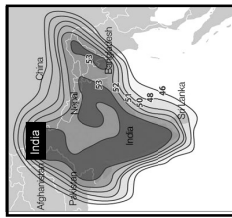

FREQ/POL	CHANNEL	SR	FEC	FREE / SCRAM	NOTES
4079 H	Surya Cinema, Surya Samachar, Surya Bhakti, Surya Bhojipuri	4800	3/4	Mpeg 4 FTA	ECC
4090 H	Zee Hindustan, Zee 24 Ghanta, Zee 24 Taas, Zee Delhi, NCR Haryana, Zee Bihar Jharkhand	7500	7/8	FTA / Conax	India C Beam
4100 H	BBS TV, BBS Channel 2, BBS Radio 1, Kurzo FM 105	4750	3/4	MPEG 4 / FTA	India C Beam
4114 H	Manorama News: Manorama News Central, Manorama News North, Mazhavil Manorama HD, Mazhavil Manorama	8000	3/4	MPEG 4 / FTA	India C Beam
4133 H	BAG Network 24: News 24, E24, Bflix Movies, Popcorn Movies, JK 24x7 News, Darshan 24, News 24 MP & Chhattisgarh, Assam Talks, Aryan TV National	11888	3/4	FTA / Irdeco 2	India C Beam
4156 H	Zee Network, &Flix HD (scr), Zee Kannada (scr), Zee Telugu (scr), Zee Talkies (scr)	15000	7/8	Mpeg4	India C Beam
4170 H	Lok Sabha TV	4650	3/4	FTA / Conax	India C Beam
4175 H	ETV Telugu	3250	5/6	FTA	India C Beam
4181 H	Kolkata TV	3232	3/4	FTA	India C Beam
10970 H	TataSky: Discovery HD World India, National Geographic India, Star Movies HD India, Star World HD India, Star Sports 2, & flix, Zee TV India, Zee Cinema Asia, Movies Now +, Channel 100 Gold, Sony Max India, Tata Sky Karaoke	32720	2/3	Videoguard	India Ku Beam
10970 V	TataSky: DD News, NDTV India, News 18 India, Mirror Now, 9XM, Star Bharat India, Zee News, CNBC Awaaz, Movies Now, KTV, News 24 MP & Chhattisgarh, ABP News India, B4U Music India, UTV Action, Eurosport India, Power TV, 9X Jaiva, Aaj Tak, Star Gold 2, Munsif TV, Pogo, India News, CNA, Star Movies India, DY 365, India TV, Zing Asia, Sony Yay!, Jalsha Movies, Zee Keralam, Zee Bollywood, & TV, UTV Movies, Public TV, @ Tata Sky Smart Games	32720	2/3	Mpeg 4 Videoguard	India Ku Beam
11010 H	TataSky: Sony Pix, &Flix, Comedy Central, Mastii, Animal Planet, Sun TV, Zee Café, Sun Bangla, Channel 100, Pogo, Cartoon Network India, Colors Gujarati, Channel 100, Pogo, Cartoon Network, Colors Gujarati, Channel 100 Platinum, DD Kashir, DD Kisan, Surya Bhakti, DD Chandana	27500	3/4	Mpeg 4 Videoguard	India Ku Beam
11010 V	TataSky: Tata Sky Comedy, TV 9 Kannada, Sony Ten 4, History TV 18, Star Sports Select HD1, Star Sports Select HD1, Maha Movie, Sony BBC Earth, Star Gold Select, Sony Max 2, Music Zone, Enterr 10, & pictures, & TV, Times Now World, Star Utsav Movies, Zee Anmol Cinema, B4U Movies India, Colors Cineplex, Sony Wah, Star Gold Select	32720	2/3	Mpeg 4 Videoguard	India Ku Beam
11050 H	TataSky: Star World Premiere HD, History TV 18, Colors, Star Plus HD India, Star Sports 1, Star Bharat India, SET India, Sony Six, Star Gold HD India, Tata Sky Classroom, @ Active Smart Manager	32720	2/3	Mpeg4 HD Videoguard	India Ku Beam
11050 V	TataSky: Prag News, News X, Paras TV, Avush TV, Aaj Tak, Udaya Music, National Geographic India, Star Sports 2, Khushboo TV, DD Manipur, Sony Six, Disney Junior India, Discovery Channel India, Sony Ten 3, MTV Beats, News Nation, History TV 18, & priv HD, Discovery HD World India, Tez, Tata Sky English, Today's Special, Tata Sky English	32720	2/3	Mpeg 4 Videoguard	India Ku Beam
11090 H	TataSky: Channel 100, News18 Raj, Colors Odia, ABP News India, Sonic Nickelodeon, Aastha TV, Sanskar TV, India TV, News 24, Shraddha Mh 1, Zee Bihar Jharkhand, MTV India, Udaya Comedy, TV 9 Kannada, Nat Geo Wild Asia, Nick Jr. India, Sony Six, Star Jalsha KTV, Star Maa TV, Zee Telugu, Zee Bangla, Udaya TV, Discovery Tamil, VH1, Star Sports 1, Udaya Music, News18 MP & Chhattisgarh	32720	2/3	Mpeg 4 Videoguard	India Ku Beam
11090 V	TataSky: Movies Now, Colors Kannada, Star World HD India, Sony Max India, Sony Ten 2, Sony Pix, Eurosport India, Star Movies HD India, Star World Premiere HD, Zee Café	32720	2/3	Mpeg 4 Videoguard	India Ku Beam
11130 H	TataSky: DD News, TataSky Cooking, NDTV India, Prag News, Discovery India, Sony Ten 2, Movies Now, 9xm, Zee Salaam, News 18, News Live, DY 365, Sony Ten 1, CNBC Awaaz, Distia TV, 9X Tashari, Star Suvarna Plus, Disney Junior, India News Haryana, Gemini Life, Sun Life, B4U Music, Dangal TV, Ramdhenu, Shop C.J, Zee Talkies, Gemini Comedy, NTV, India News, AXN India, Sony ESPN, Public TV, Colors Infinity, Channel NewsAsia, Zing Asia, News18 Lokmat	32720	3/4	Mpeg 4 Videoguard	India Ku Beam
11130 V	Colors Bangla, DD Assam, Travelxp HD, E 24, ABP Ananda, Aakaash Aath, ETV Cinema, Zee Action, Sony Pai, Kaurmudy TV, Star Sports 2, Animal Planet India, CBeebies Asia, T-Sat Nipuna, NK TV 24x7, Movies Now, Cartoon Network India, NDTV Profit, NDTV Prime, Disney Channel India, Viay Super, Tata Sky Bollywood Premiere, Rang Lokshahi News, Republic Bharat, Asianet, Nickelodeon India, Zoom, Sony Ten 1, Star Utsav, NewsTime Bangla, Nick Jr India, CTVN AKD Plus, TLC HD India, National Geographic Wild Asia	32720	2/3	Mpeg 4 Videoguard	India Ku Beam
11170 H	TataSky: Zee Business, Hungama TV, Disney India, Star Sports 1 Hindi, PTC Punjabi, Star Sports 1 Tamil, Star Sports 1, PTV Punjabi, Khushi TV, Sony Ten3, Colors Bangla, Colors Kamada, ABP Majha, AajTak, VH1 HD, E24, Nickelodeon India, Epic HD, Star Sports Select HD2, Dance Studio, Colors Marathi, Jalsha Movies, Star Pravah	32720	2/3	Mpeg 4 Videoguard	India Ku Beam
11170 V	TataSky: Zee Biskope, Star Sports Select HD2, PTC Music, Nick HD+, Sun Bangla, DD Kashir, Sony Ten 1 HD, Star Movies Select, Colors Bangla Cinema, News Tamil 24x7, Hornbill TV, Shubb TV, Sony Pix, Mango, Khabar Fast, CNBC TV 18, Romyedy Now, & flix, Zee Café, Mazhavil Manorama, tata Sky Theatre, Mastii, Animal Planet India, Comedy Central India, MNX, Tata Sky Fun Learn	32720	2/3	Mpeg4 Videoguard	India Ku Beam